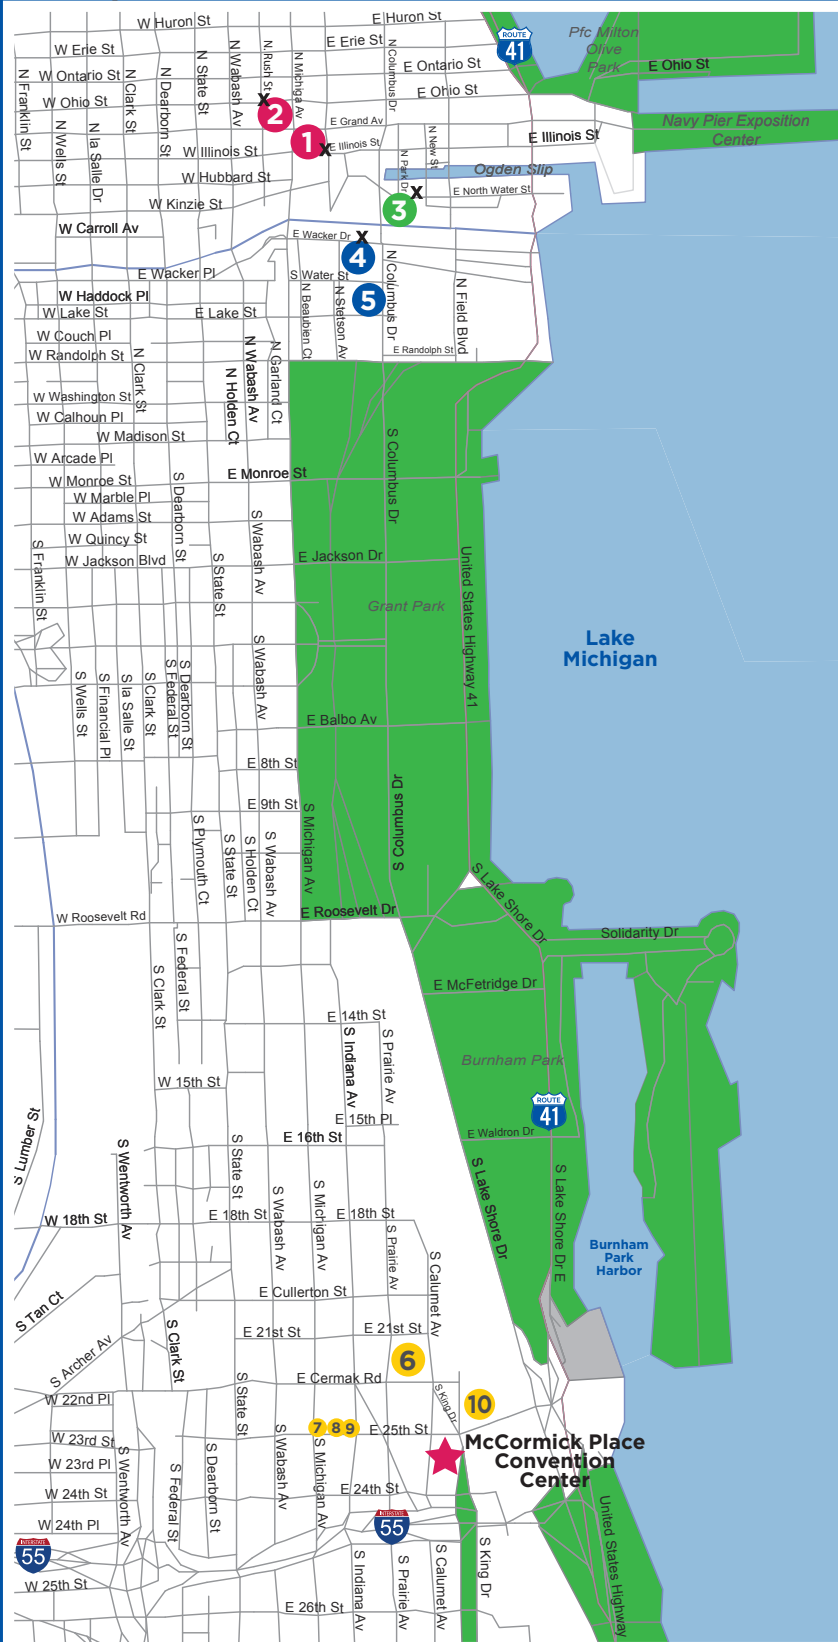

ACS FALL 2022

#ACSFALL2022

SUSTAINABILITY IN A CHANGING WORLD

MAP NUMBER	HOTEL AND SHUTTLE BOARDING LOCATION	SHUTTLE ROUTE
1	InterContinental Chicago Magnificent Mile Curbside at the Illinois St. entrance - 505 N. Michigan Ave.	A
2	Chicago Marriott Downtown Magnificent Mile Curbside on Ohio St. at Rush St. - 540 N. Michigan Ave.	A
3	Sheraton Grand Chicago Riverwalk Curbside on North Water St. across street from hotel - 301 E. North Water St.	B
4	Hyatt Regency Chicago Curbside on Wacker Dr. at East Tower - 151 E. Wacker Dr.	C
5	Fairmont Chicago Millennium Park Use the Hyatt Regency stop - 200 N. Columbus Dr.	C
6	Marriott Marquis Chicago McCormick Place 2121 S. Prairie Ave. • Technical Sessions – ANYL, BIOL, CARB, CELL, CINF, ENVR,	WALK
7	Hampton Inn Chicago McCormick Place 122 E. Cermak Rd.	WALK
8	Hilton Garden Inn Chicago McCormick Place 123 E. Cermak Rd.	WALK
9	Home2Suites by Hilton Chicago McCormick Place 123 E. Cermak Rd.	WALK
10	Hyatt Regency McCormick Place 2233 S. Martin Luther King Dr. • Technical Sessions – BMGT, CHAL, CHAS, GEOC, HIST, PROF, SCHB, TOXI, WCC	WALK
★	McCormick Place Convention Center, West and South Buildings • Technical Sessions – AGFD, AGRO, CATL, CHED, COLL, COMP, ENFL, I&EC, INOR, MEDI, MPPG, NUCL, ORGN, PHYS, POLY, PMSE, PRES, YCC	★

MONDAY, AUGUST 22

7:00 AM – 10:00 AM	Every 10 minutes
10:00 AM – 4:00 PM	Every 24 minutes
4:00 PM – 6:00 PM	Every 12 minutes
6:00 PM – 11:00 PM	Every 10 minutes

TUESDAY, AUGUST 23

7:00 AM – 10:00 AM	Every 10 minutes
10:00 AM – 4:00 PM	Every 24 minutes
4:00 PM – 6:00 PM	Every 12 minutes
6:00 PM – 10:00 PM	Every 10 minutes
10:00 PM – 12:01 AM	Evening Special Event
	Service to/from Hyatt Regency Chicago and Rte A, Rte B, Walk Hotels